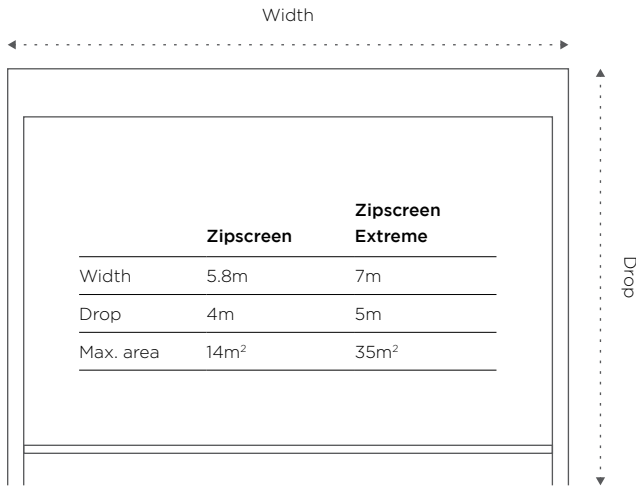

Zipscreen control options

“Hey Siri...
open my shades”

Manual

Control your Zipscreen manually, using either a cost-effective spring or crank solution. Simply open or close by hand using the weight bar or by winding the detachable crank handle.

Capacity

System options

Straight Drop

Wire Guide

Channel Guide

Pivot Arm

Profiles

Zipscreen
Headbox