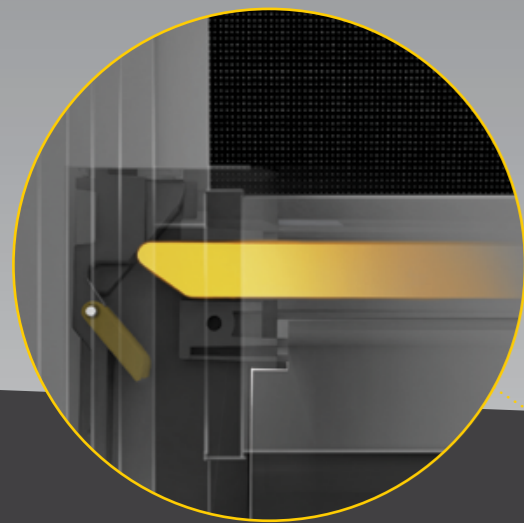

Your custom designed blinds can be made in widths up to 5.8 metres or an impressive 7 metres with Zipscreen Extreme, offering you an external solution to fit almost any area.

Customised headbox configuration

Zipscreen's head boxes are manufactured from high-quality aluminium featuring a modern, square profile. Take advantage of the versatile installation options offering either a full or semi enclosed cassette.

One action Ultra-Lock

Exclusive to Zipscreen, the patented Ultra-Lock is a hidden locking mechanism that integrates into the side channel of the system. The result? A secure and tensioned blind with an ultra-smooth taut fabric finish.

Hidden fabric retention

Concealed within the channels, z-LOCK™ securely fastens the fabric in position creating a strong, streamlined finish. With precision integration, the zip-guided system ensures zero gaps between the fabric and channel while ensuring an effortless operation.