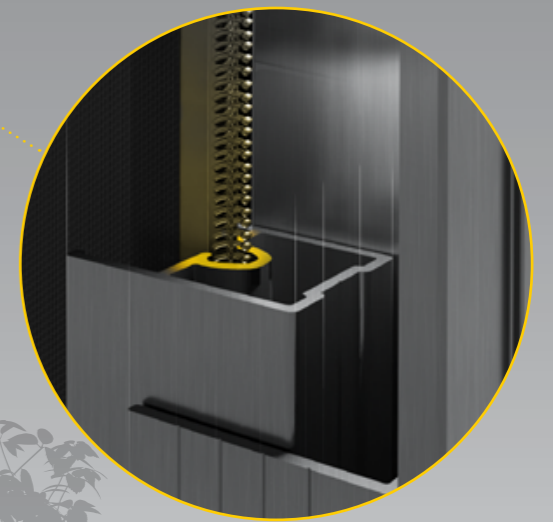

Your custom designed blinds can be made in widths up to 5.8 metres or an impressive 7 metres with Zipscreen Extreme, offering you an external solution to fit almost any area.

Customised headbox configuration

Zipscreen's head boxes are manufactured from high-quality aluminium featuring a modern, square profile. Take advantage of the versatile installation options offering either a full or semi enclosed cassette.

One action Ultra-Lock

Exclusive to Zipscreen, the patented Ultra-Lock is a hidden locking mechanism that integrates into the side channel of the system. The result? A secure and tensioned blind with an ultra-smooth taut fabric finish.

Hidden fabric retention

Concealed within the channels, z-LOCK™ securely fastens the fabric in position creating a strong, streamlined finish. With precision integration, the zip-guided system ensures zero gaps between the fabric and channel while ensuring an effortless operation.