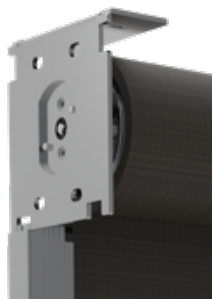

Zipscreen's head boxes are manufactured from high-quality aluminium featuring a modern, square profile. Take advantage of the versatile installation options offering either a full or semi enclosed cassette.

One action Ultra-Lock

Exclusive to Zipscreen, the patented Ultra-Lock is a hidden locking mechanism that integrates into the side channel of the system. The result? A secure and tensioned blind with an ultra-smooth taut fabric finish.

Capacity

System options

Straight Drop

Wire Guide

Channel Guide

Pivot Arm

Profiles

Zipscreen
Headbox

Zipscreen
Open Bracket

Zipscreen Extreme
Headbox

Zipscreen Extreme
Open Bracket

Colours

White

Natural Anodised

Classic Cream

Paperbark