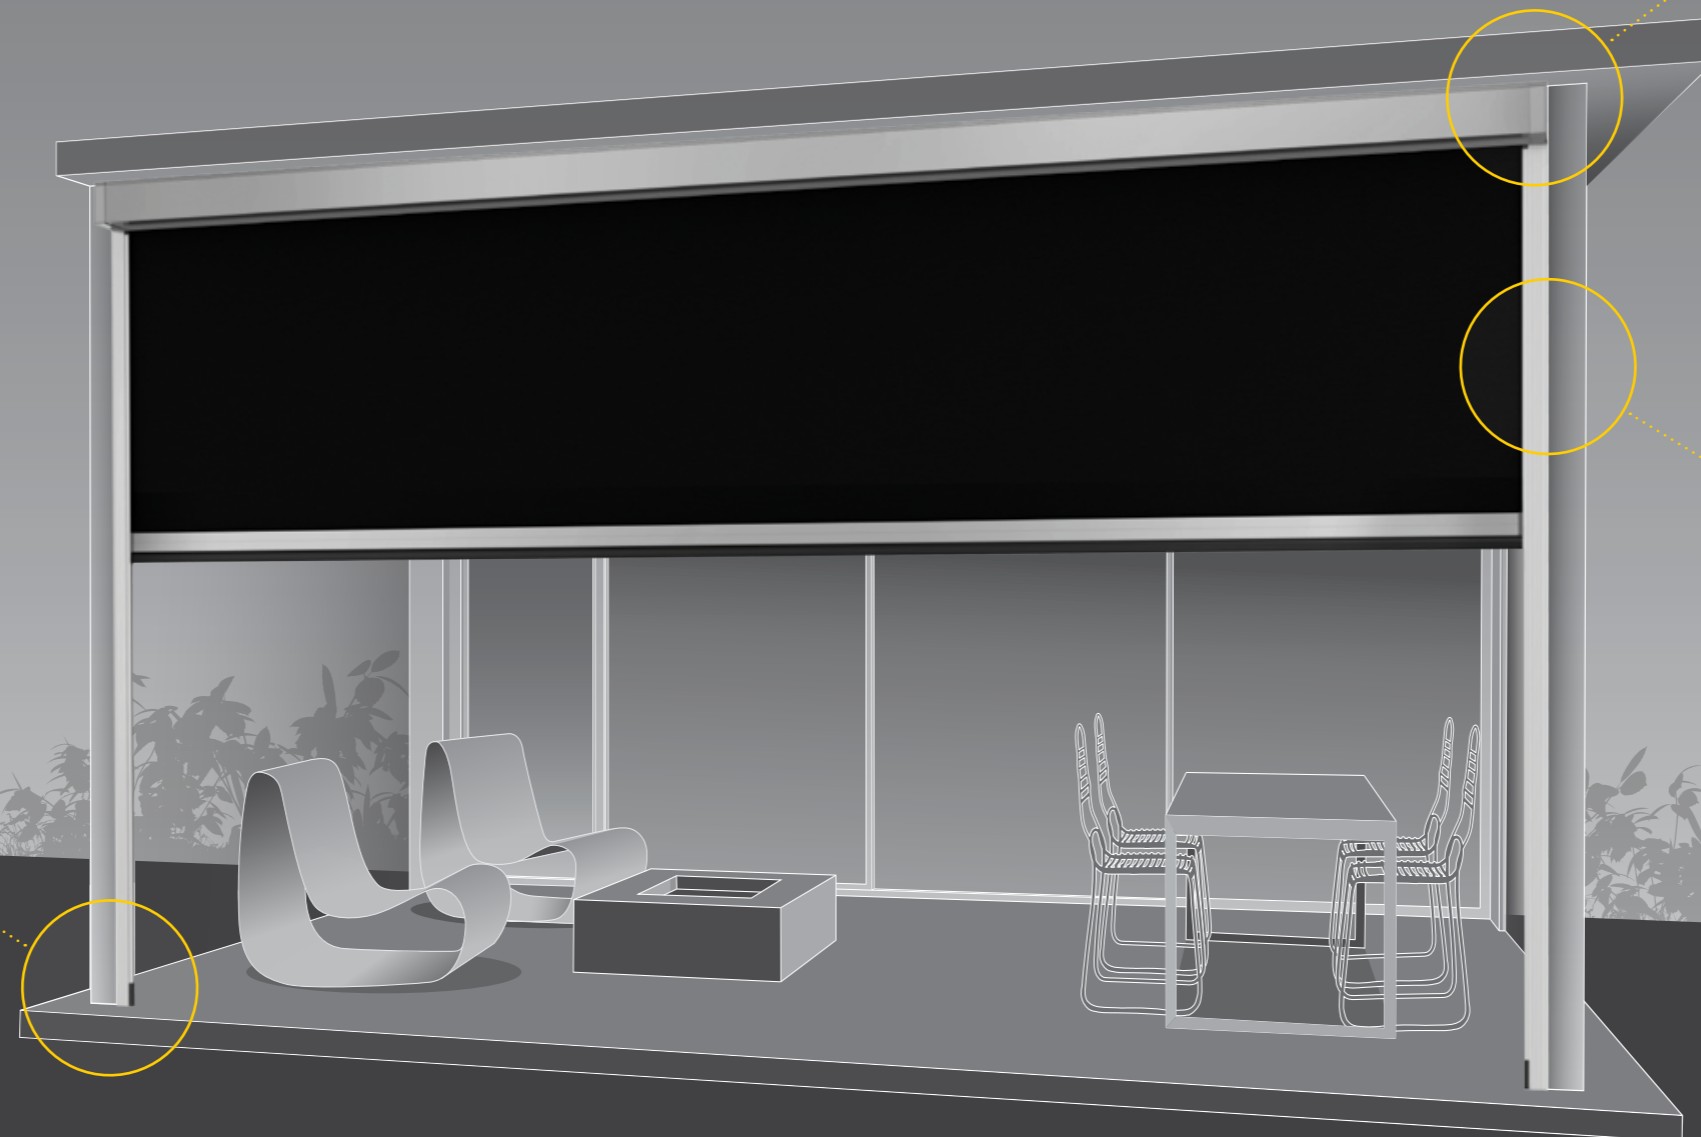

Your custom designed blinds can be made in widths up to 5.8 metres or an impressive 7 metres with Zipscreen Extreme, offering you an external solution to fit almost any area.

Customised headbox configuration

Zipscreen's head boxes are manufactured from high-quality aluminium featuring a modern, square profile. Take advantage of the versatile installation options offering either a full or semi enclosed cassette.

One action Ultra-Lock

Exclusive to Zipscreen, the patented Ultra-Lock is a hidden locking mechanism that integrates into the side channel of the system. The result? A secure and tensioned blind with an ultra-smooth taut fabric finish.

Hidden fabric retention

Concealed within the channels, z-LOCK™ securely fastens the fabric in position creating a strong, streamlined finish. With precision integration, the zip-guided system ensures zero gaps between the fabric and channel while ensuring an effortless operation.